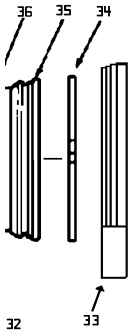

**MODEL UT8920
Heavy Duty Pneumatic Blind Riveter**

UT8920

Parts List

Ref. No.	Description	Part No.
1	Jaw Housing	9760075
2	Jaw Set (a set of 3)	9760076
3	Jaw Pusher	9760077
4	Jaw Pusher Spring	9760079
5	Jaw Kit (Includes #2, 3, 4)	9760123
6	Jaw Housing Coupler	9760078
7	Nut	9760080
8	Hydraulic Plunger	9760081
9	O-Ring Seal	9760082
10	O-Ring Washer	9760083
11	Screw Plug	9760084
12	Return Spring	9760085
13	X-Ring Seal	9760086
14	X-Ring Seal	9760087
15	Hydraulic Section	+
16	Wiper Ring	9760089
17	Head	9760090
18	3/16" Nosepiece	9760091
*	1/4" Nosepiece	9760092
19	Trigger roll pin	9760115
20	Trigger Arm	9760116
21	Valve Tube	9760114
22	O-Ring	9760128
23	Valve Tube Spring	9760113
24	Valve Plate	9760112
25	Valve Pressure Spring	9760111
26	Inlet Fitting O-Ring	9760099
27	Screw Plug	9760110
28	Throttle Asmbly (#'s 21-27)	9760125

Ref. No.	Description
29	Air Inlet Plug
30	1/4" Air Inlet Fitting
31	O-ring Seal
32	Sealing Washer
33	Rubber Bumper
34	Clip
35	Cylinder Cap
36	O-ring Seal
37	Damping Ring
38	Air Cylinder Body
39	Hydraulic Rod Guide
40	Ring Washer
41	Ring Washer
42	X-Ring Seal
43	Guide Washer
44	Lock Nut
45	Plunger Rod
46	Front Piston Head Disc
47	Piston Head Packing Ring
48	Rear Piston Head Disc
49	Piston Head Spring Washer
50	Piston Head Lock Screw
51	Wrench
52	Plastic Bottle
*	Jaw Seal Kit (Includes #4, 9, 10, 12, 13, 14, 16)
+	Not available as a replacement
*	Not Shown

11

Part No.
9760120
9760118
9760119
9760117
9760126
9760109
9760108
9760107
9760106
+
9760103
9760127
9760093
9760101
9760102
9760100
9760104
9760094
9760095
9860096
9760097
9760098
9760121
9760122
9760124
t part