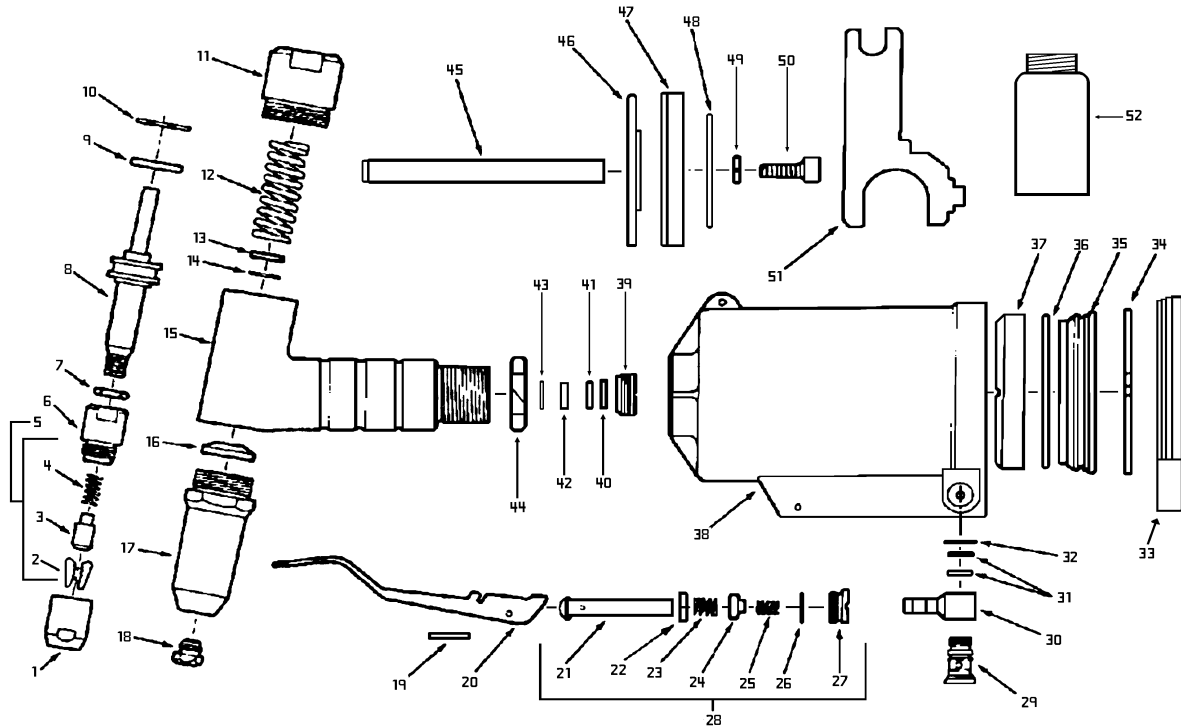

**MODEL UT8920
Heavy Duty Pneumatic Blind Riveter**

UT8920

Parts List

Ref. No.	Description	Part No.
1	Jaw Housing	9760075
2	Jaw Set (a set of 3)	9760076
3	Jaw Pusher	9760077
4	Jaw Pusher Spring	9760079
5	Jaw Kit (Includes #2, 3, 4)	9760123
6	Jaw Housing Coupler	9760078
7	Nut	9760080
8	Hydraulic Plunger	9760081
9	O-Ring Seal	9760082
10	O-Ring Washer	9760083
11	Screw Plug	9760084
12	Return Spring	9760085
13	X-Ring Seal	9760086
14	X-Ring Seal	9760087
15	Hydraulic Section	+
16	Wiper Ring	9760089
17	Head	9760090
18	3/16" Nosepiece	9760091
*	1/4" Nosepiece	9760092
19	Trigger roll pin	9760115
20	Trigger Arm	9760116
21	Valve Tube	9760114
22	O-Ring	9760128
23	Valve Tube Spring	9760113
24	Valve Plate	9760112
25	Valve Pressure Spring	9760111
26	Inlet Fitting O-Ring	9760099
27	Screw Plug	9760110
28	Throttle Asmbly (#'s 21-27)	9760125

Ref. No.	Description
29	Air Inlet Plug
30	1/4" Air Inlet Fitting
31	O-ring Seal
32	Sealing Washer
33	Rubber Bumper
34	Clip
35	Cylinder Cap
36	O-ring Seal
37	Damping Ring
38	Air Cylinder Body
39	Hydraulic Rod Guide
40	Ring Washer
41	Ring Washer
42	X-Ring Seal
43	Guide Washer
44	Lock Nut
45	Plunger Rod
46	Front Piston Head Disc
47	Piston Head Packing Ring
48	Rear Piston Head Disc
49	Piston Head Spring Washer
50	Piston Head Lock Screw
51	Wrench
52	Plastic Bottle
*	Jaw Seal Kit (Includes #4, 9, 10, 12, 13, 14, 16)
+	Not available as a replacement
*	Not Shown

11

Part No.
9760120
9760118
9760119
9760117
9760126
9760109
9760108
9760107
9760106
+
9760103
9760127
9760093
9760101
9760102
9760100
9760104
9760094
9760095
9860096
9760097
9760098
9760121
9760122
9760124
t part