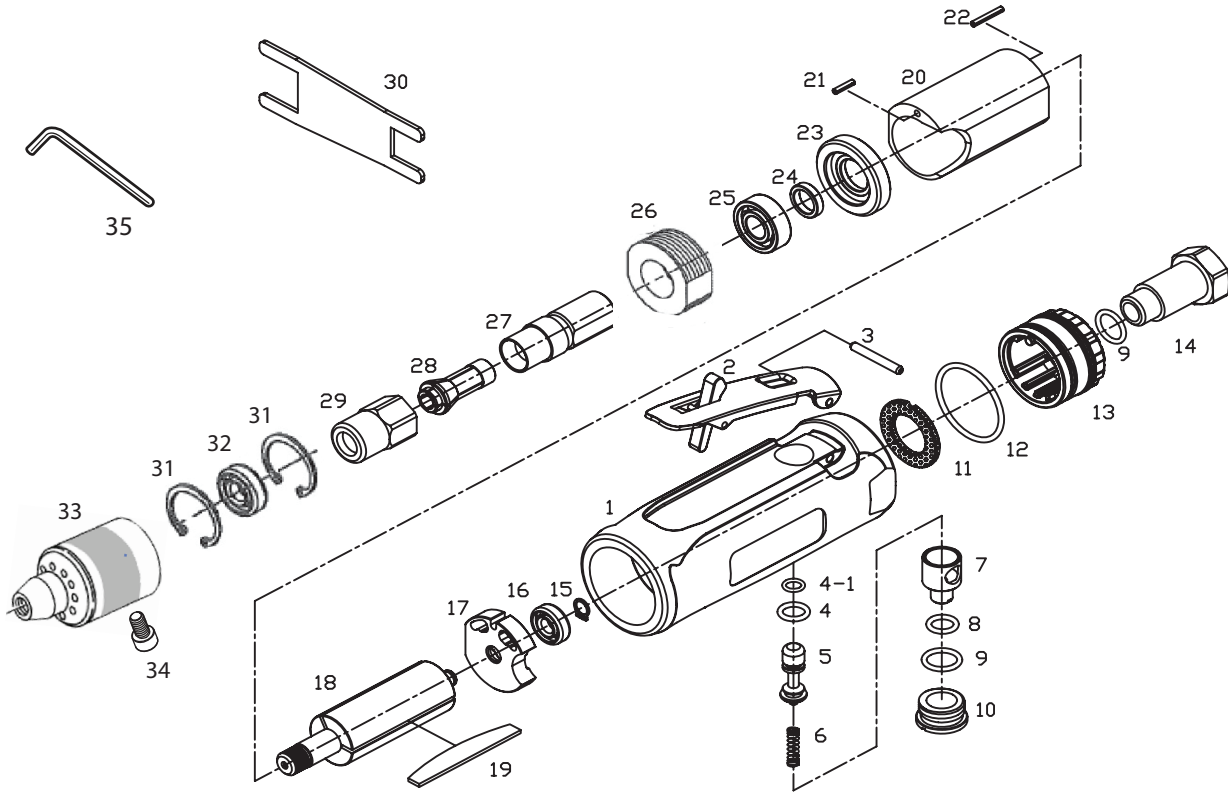

Service Parts / Exploded View Drawing

UT8728RT2
Template Nose Router

Ref #	Part Number	Description	Qty
1	872801	Motor Housing	1
2	872802B	Throttle Lever Assembly	1
3	308003	Throttle Lever Pin	1
4	308004	Throttle Valve O-ring	1
4-1	308004 -1	Throttle Valve O-ring	1
5	872805	Throttle Valve Assembly	1
6	872806	Throttle Valve Spring	1
7	872807	Air Regulator	1
8	OR1898	Air Regulator O-ring	1
9	OR7718	Valve Cap O-ring	2
10	308010	Throttle Valve Cap	1
11	872811	Deflector Silencer	1
12	633811	Deflector O-ring	1
13	872813	Deflector	1
14	872814	Air Inlet	1
15	389516	Retainer	1
16	R4ZZ	Ball Bearing	1
17	872817	End Plate-Rear	1
18	872818	Rotor	1

Ref #	Part Number	Description	Qty
19	389517	Rotor Blade	3
20	389521N	Cylinder	1
21	389521A	Cylinder Pin 1	1
22	872822	Cylinder Pin 2	1
23	872823	Front Plate	1
24	389735	Spacer	1
25	BR6ZZ	Ball Bearing	1
26	9872830	Motor Clamp	1
27	872827	Collet Body	1
28	308024	1/4" Collet	1
29	872829	Collet Nut	1
30	308026	Collet Wrench	2
31	9872836	Retainer	2
32	9872837	Ball Bearing	1
33	RT2N	Nose Assembly (w/bearing & snap ring retainer # 31 & #32)	1
34	9872840B	Retainer Screw	1
35	9389360	5/16 Hex Key	1